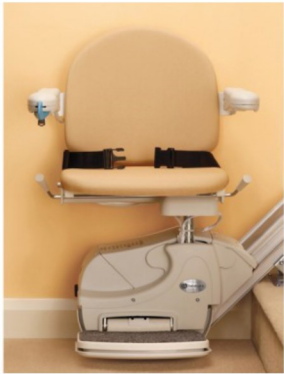

Stairlift Rental Rates

Simplicity 950

Specifications:

Min-max overall footplate to seat – 390-560mm
Width of seat at widest point – 480mm
Min folded intrusion – 285mm
Standard user weight – 140kg / 22st
Max user weight with Hinge/Slide track – 120kg / 19st

Specifications:

Simplicity Stair Lift:

Min-max overall footplate to seat – 390-560mm
Width of seat at widest point – 480mm
Min folded intrusion – 285mm
Standard user weight – 140kg / 22st
Max user weight with Hinge/Slide track – 120kg / 19st